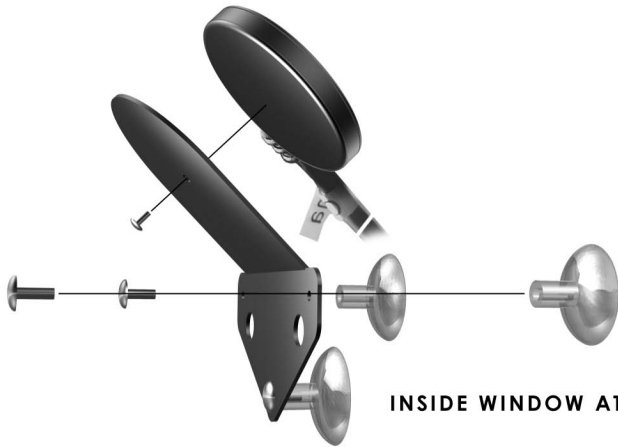

KRONOSYNC SETUP

QUICK START GUIDE

INSIDE WINDOW ATTACHMENT ASSEMBLY

(DO NOT ATTACH TO A WINDOW WITH LOW E GLASS TINTING)

OUTDOOR SIDE WALL MOUNT

OUTDOOR POLE ATTACHMENT ASSEMBLY

GPS should have an un-obstructed view of the Sky.
It is not recommended to be located under a roof, soffit or any over hang.

GPS RECEIVER SETUP

TOOLS REQUIRED:

PHILLIPS SCREWDRIVER

10MM WRENCH