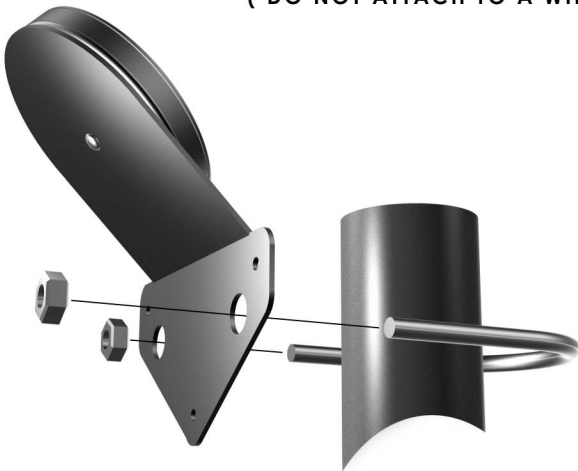

KRONOSYNC SETUP

QUICK START GUIDE

INSIDE WINDOW ATTACHMENT ASSEMBLY

(DO NOT ATTACH TO A WINDOW WITH LOW E GLASS TINTING)

OUTDOOR SIDE WALL MOUNT

OUTDOOR POLE ATTACHMENT ASSEMBLY

GPS should have an un-obstructed view of the Sky.
It is not recommended to be located under a roof, soffit or any over hang.

GPS RECEIVER SETUP

TOOLS REQUIRED:

PHILLIPS SCREWDRIVER

10MM WRENCH