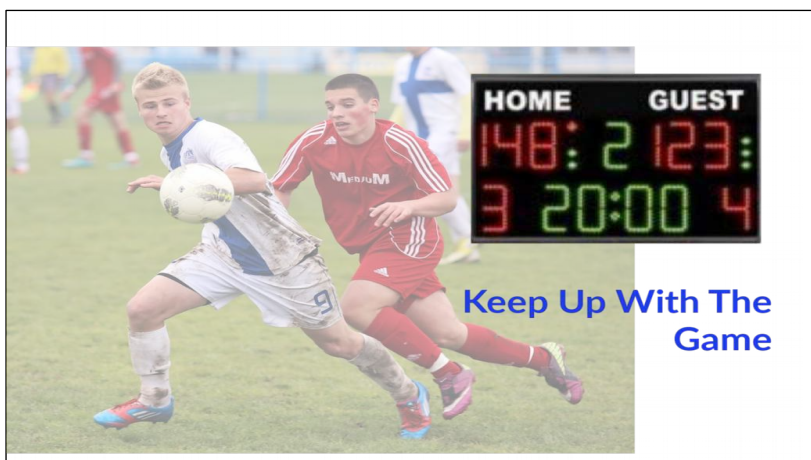

AVAILABLE TYPES

SKU	TW-P24	TW-P40
Height	71cm	100cm
Width	190cm	250cm
Digit Height	24cm	40cm
Thickness	3cm	3cm
Weight	9.5kg	12kg

Designed and manufactured in the EU in an ISO9001 accredited system. A high quality product in all respects.