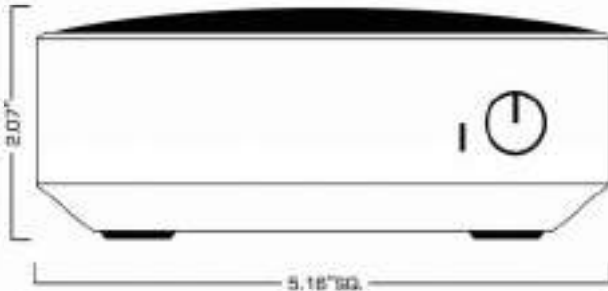

## Features

**Ports:** (3)USB 2.0, (1)USB 3.0, Display Port, HDMI, RJ45-Ethernet, Media Card Reader, Security Cable S

**Dimensions:** H 2.07" x W 5.16" x D 5.16"

**HDD:** ,32GB Solid State Drive

**GPU:** Intel HD Graphics